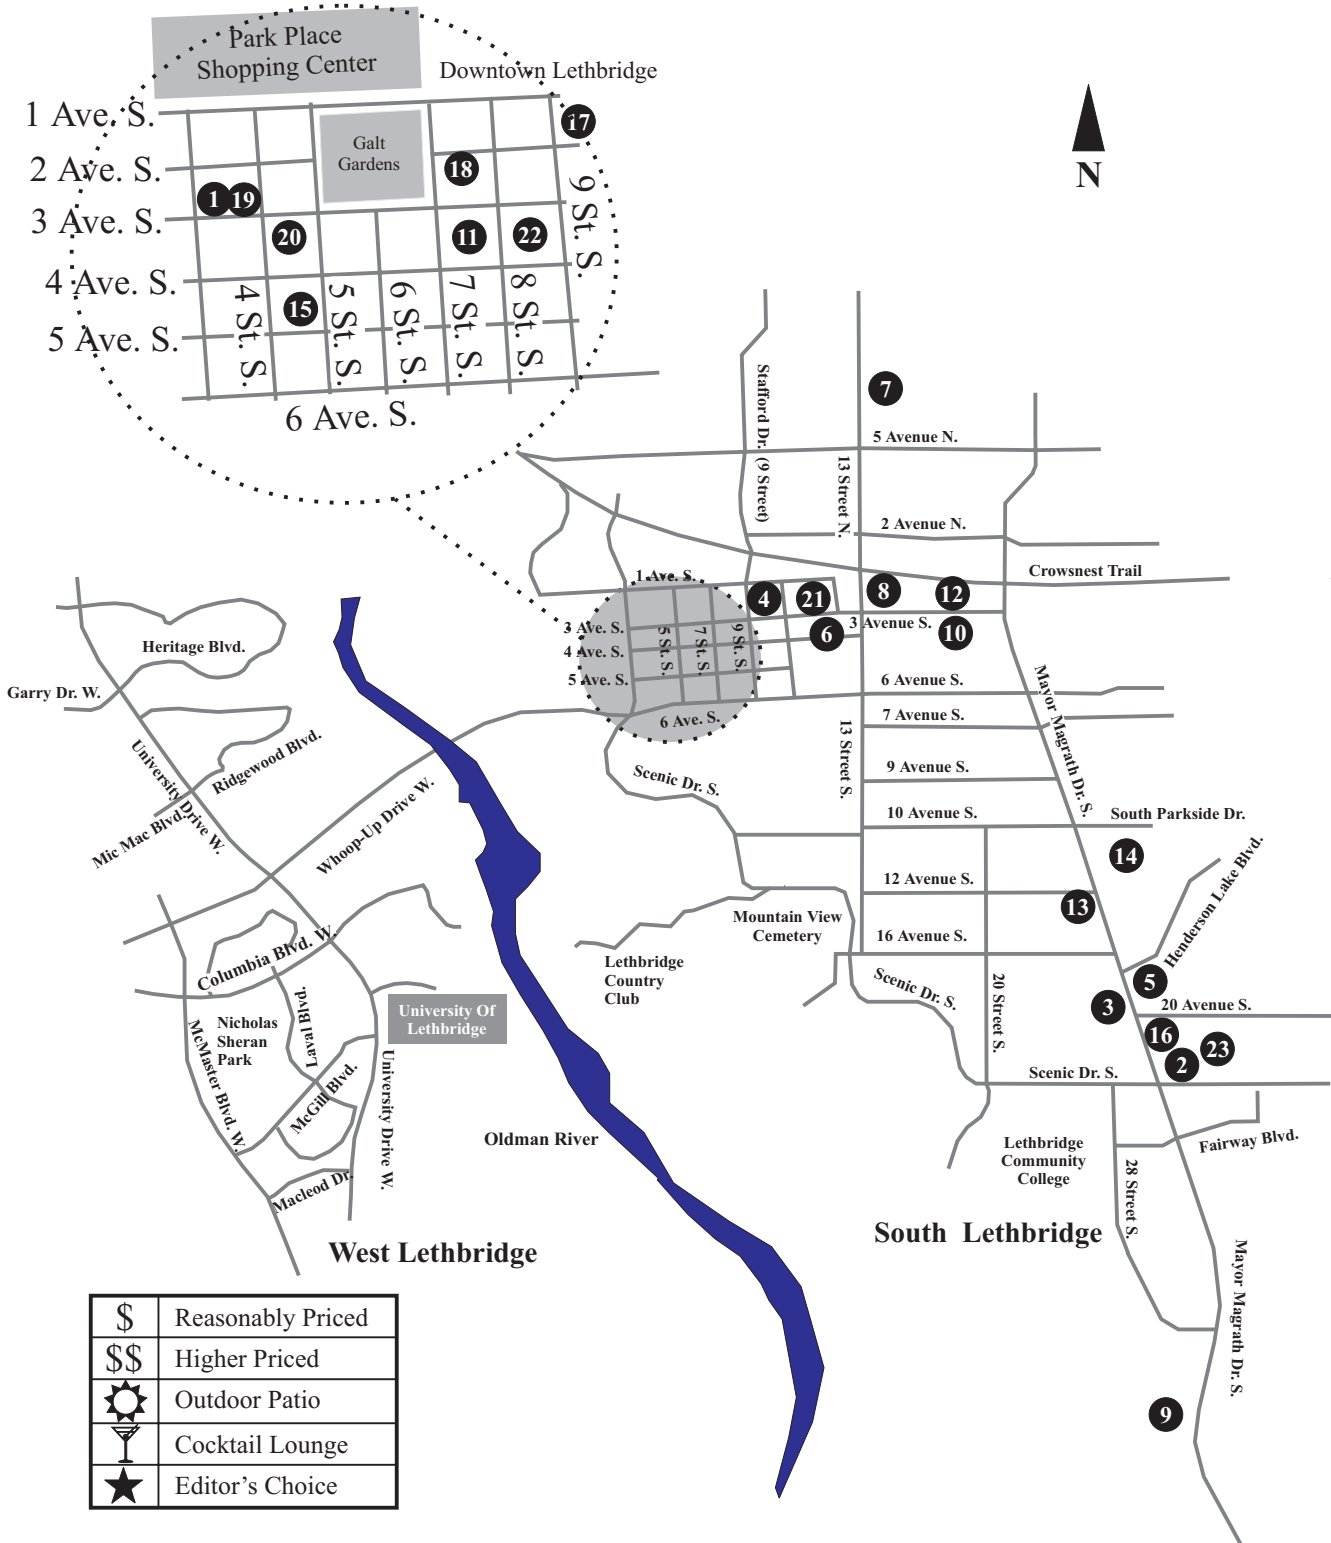

CCCG 2002

Restaurant Guide

The University of Lethbridge