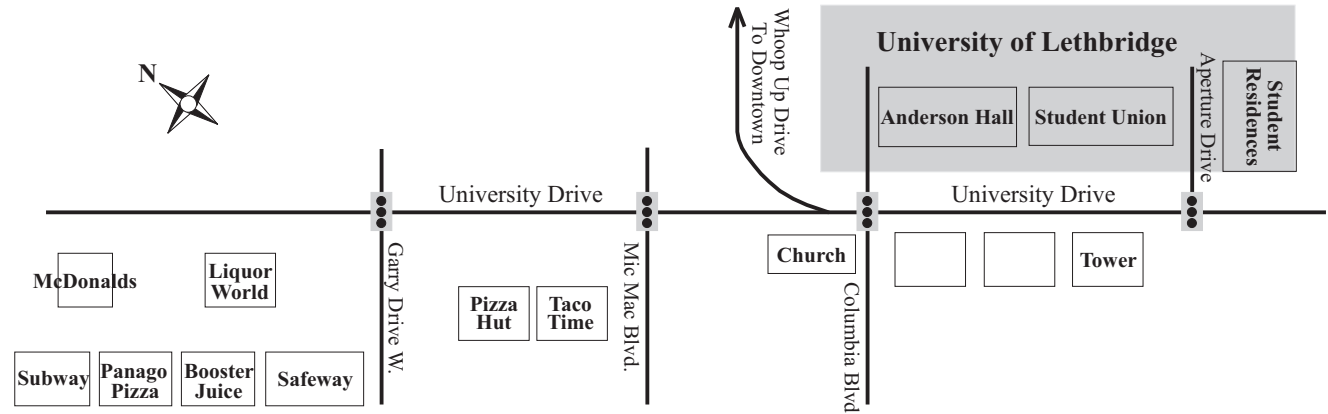

University Food Court

Student Union Building

Garden Variety

Pitas, Wraps, Fruit Smoothies, Soup

Coffee Company

Coffees, Cappuccinos, Homemade Muffins

Hiroba Nippon

Japanese Cuisine

Got Fries?

Breakfast Burgers, Soup, Hamburgers,
Chicken Fingers, French Fries, Starbucks Coffee

Icy's

Tacos, Frozen Yogurt

Subway

Sub Sandwiches, Salads, Soup

West Lethbridge Restaurants

McDonald's - Fast Foods (Breakfast & Lunch)

Subway - Sub Sandwiches, Salads, Soups

Panago Pizza - Pizza, Salads (ph: 310-0001)

Booster Juice - Fruit Smoothies, Sandwiches, Salads

Safeway - Grocery Store

Pizza Hut - Pizza, Salads, Calzones (ph: 310-1010)

Taco Time - Mexican Fast Food